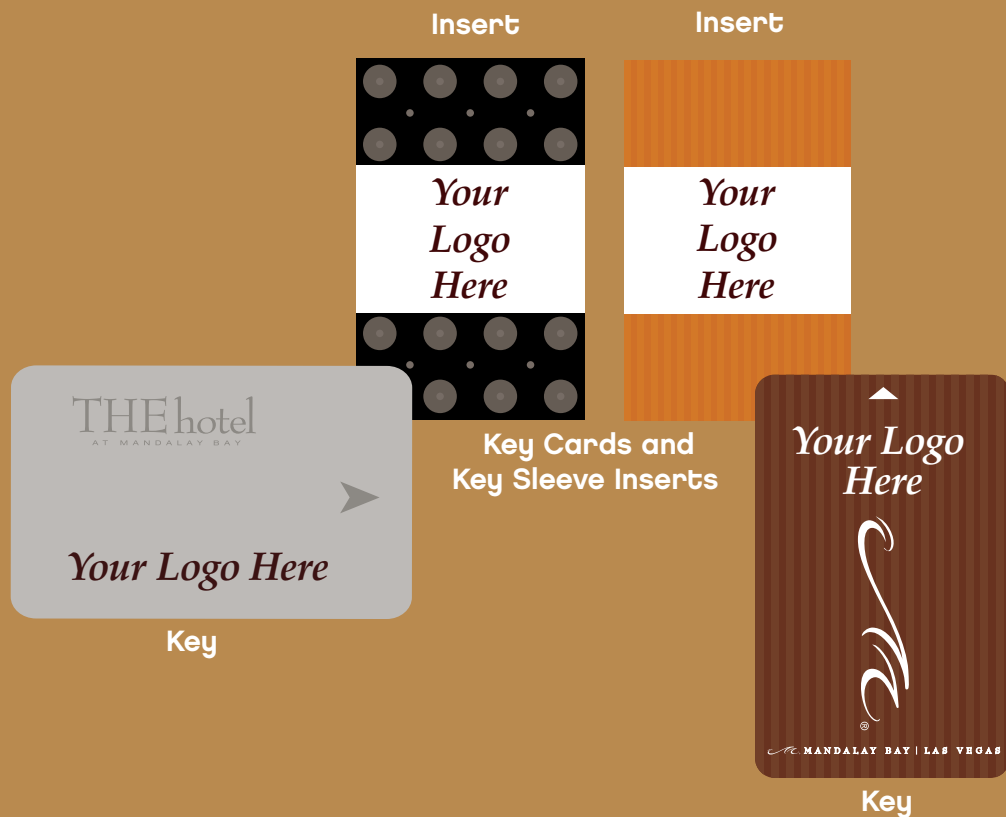

KEY CARDS, KEY SLEEVE INSERTS & MEETING ROOM ELECTRONIC READER BOARDS

ESCALATOR MESSAGE CARPETS AND RUNNERS

Full
escalator
carpet

Top one-half
escalator carpet

Bottom one-half escalator carpet

Escalator runner

Inside entrance - beginning of walkway

End of walkway near
Shark Reef Aquarium

Approaching Convention Center

Ad Banner Size:
Approximately 20' wide x 4' high
double-sided banner

Specifications: Mounted From
interior hang points • type

Ad Banner Size:

Approximately 20' wide x 4' high
double-sided banner

Specifications: Mounted from
interior hang points • type

•Applies to all three images above

HANGING BANNERS - CONVENTION CENTER

South Convention Center - Level Two

Left of Sales Office

Looking toward elevator

Ad Banner Size:
Approximately 16' wide x 3' high
double-sided banner

Specifications: Mounted From
interior hang points • type

*Please see above

Ad Banner Size:
Approximately 20' wide x 4' high
double-sided banner