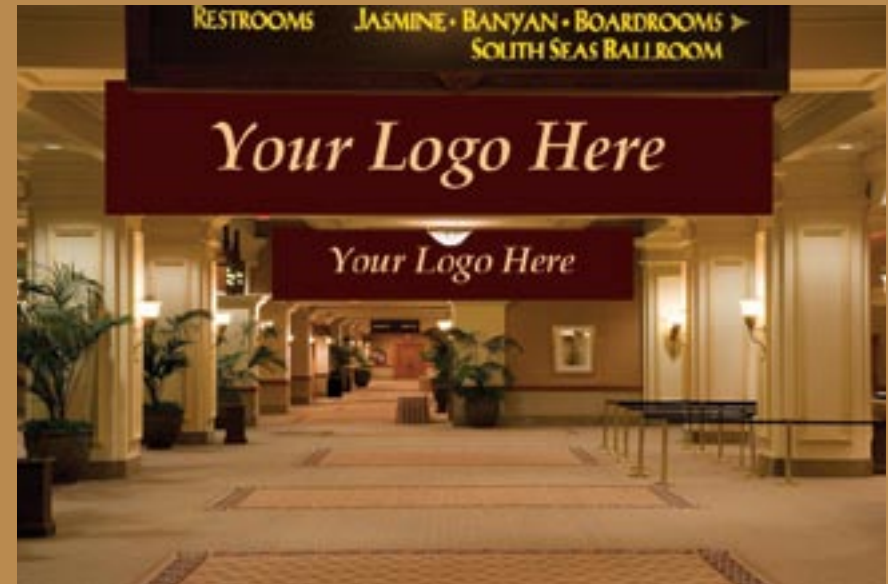

Ad Banner Size:

Approximately 16' wide x 3' high
double-sided banner

Specifications: Mounted from
interior hang points - type

*Applies to both images above

HANGING BANNERS - CONVENTION CENTER

South Convention Center - Level Three

Viewed when exiting escalator heading toward South Seas Ballroom

In Foyer looking away from elevator across From Registration Desk

Ad Banner Size:
Approximately 16' wide x 4' high
double-sided banner

Specifications: Mounted From
interior hang points • type